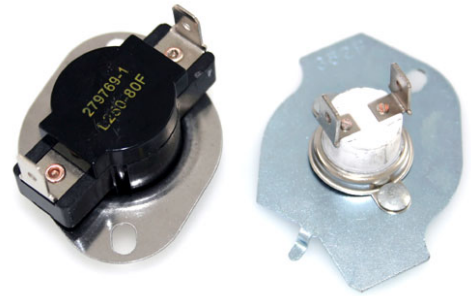

Whirlpool Dryer Element

Frigidaire Drum Bearing Kit

Dryer Belt

Whirlpool Dryer Thermostat Kit

Whirlpool Lint Screen

Whirlpool Drum Roller

Whirlpool Lint Screen

Whirlpool Latch Kit

Nor-Mon Distributing, Inc.

Whirlpool Idler Pulley

Whirlpool Thermal Fuse

Maytag Dryer Element

Samsung Dryer Element

Whirlpool Dryer Thermostat Kit